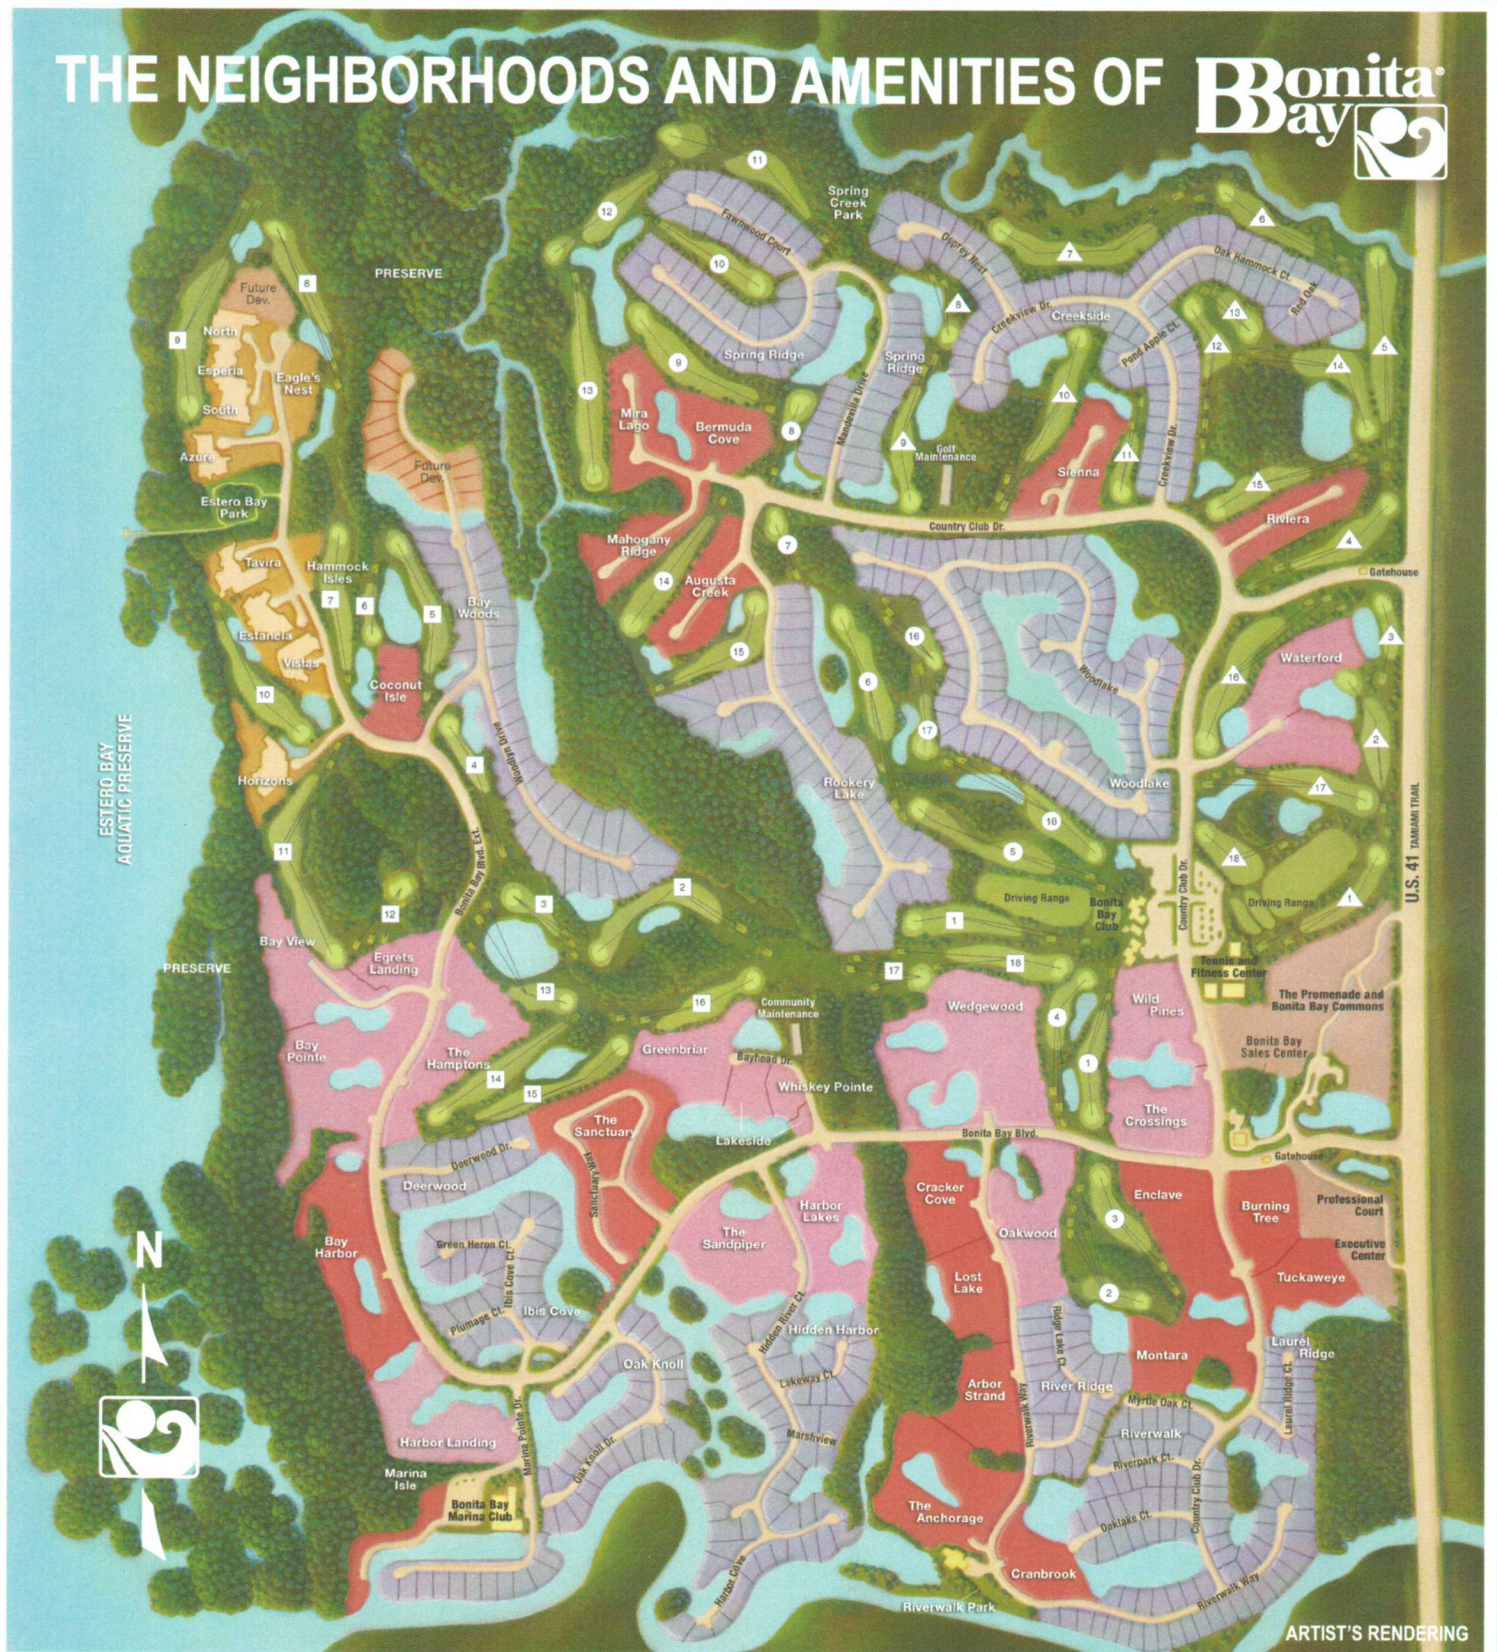

THE NEIGHBORHOODS AND AMENITIES OF **Bonita Bay**

ARTIST'S RENDERING

- 

High-Rise Residences
 - 

Carriage Homes
 - 

Villas and Patio Homes
 - 

Single-Family Homesites
-  - Creekside Course
 -  - Marsh Course
 -  - Bay Island Course
- * Sabal & Cypress Courses located off-site

OBTAIN THE PROPERTY REPORT REQUIRED BY FEDERAL LAW AND READ IT BEFORE SIGNING ANYTHING. NO FEDERAL AGENCY HAS JUDGED THE MERITS OR VALUE, IF ANY, OF THIS PROPERTY. GRAPHICS AND WRITTEN REPRESENTATIONS REFLECTED ON THIS DRAWING DO NOT NECESSARILY REFLECT ACTUAL DIMENSIONS, ZONING, RESTRICTIONS, AMENITIES, AND PRESENT AND FUTURE USE OF THE PROPERTY DEPICTED AND SURROUNDING AREAS. 2/21/2008